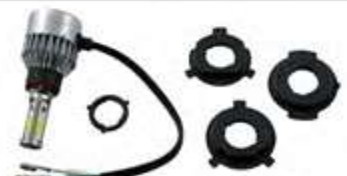

FOB-3216-1228

FOCO HYPER-LED
P/MOTO UNIVERSAL
IR1225 3600LM
20W/30W 10-24V